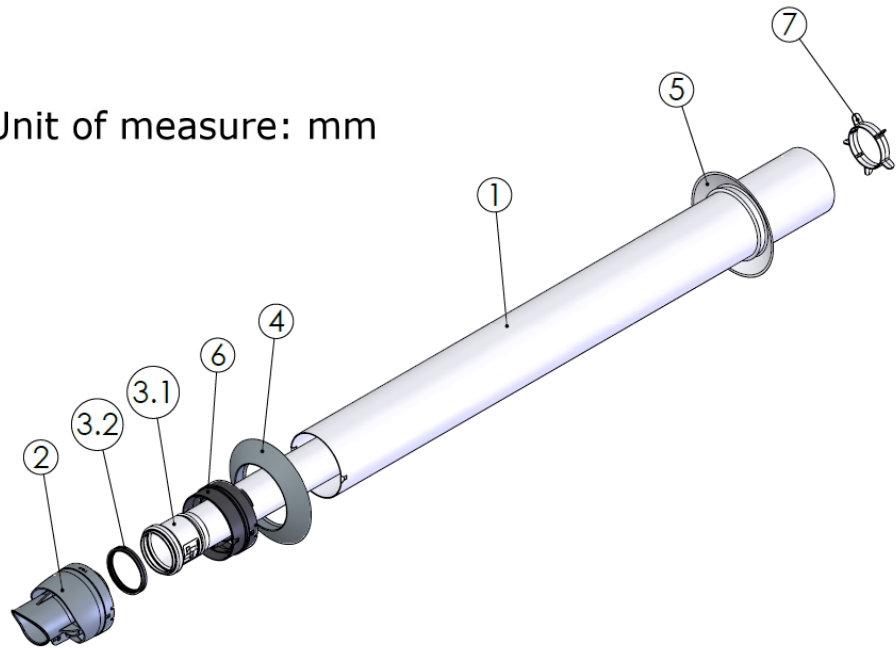

Unit of measure: mm

7	1	Distance ring $\varnothing 60-100$	PP
6	1	Coupling $\varnothing 60-100$ PMK	PP
5	1	Wall Seal $\varnothing 100$	TPE
4	1	Wall Seal $\varnothing 100$	TPE
3.2	1	Seal EPDM Flue gas $\varnothing 60$ M	EPDM Flue gas
3.1	1	Flue Pipe $\varnothing 60$ Extrusion	CoxPP-BBA
3	1	Flue Pipe $\varnothing 60$ Extrusion	-
2	1	Terminal End	PPH2150
1	1	Air pipe $\varnothing 100$ L967.5	PVC
Pos.	QTY.	Description	Material

Hekon art. : X3060/1000MDV